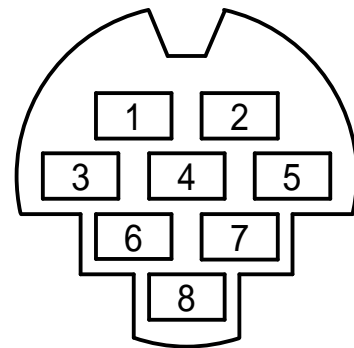

----- AUTO GUIDE (CONTROL BOX) CONNECTOR -----

- EM-10[A,B]
- EM-200[A,B]
- EM-500[, ,]
- PD-6XY
- EMD

HIROSE HR12-10R-8SD
FEMALE
(TOP VIEW)

No.	
1	DEC
2	DEC
3	H.SPEED
4	NC
5	+12V
6	RA(-)
7	RA(+)
8	GND