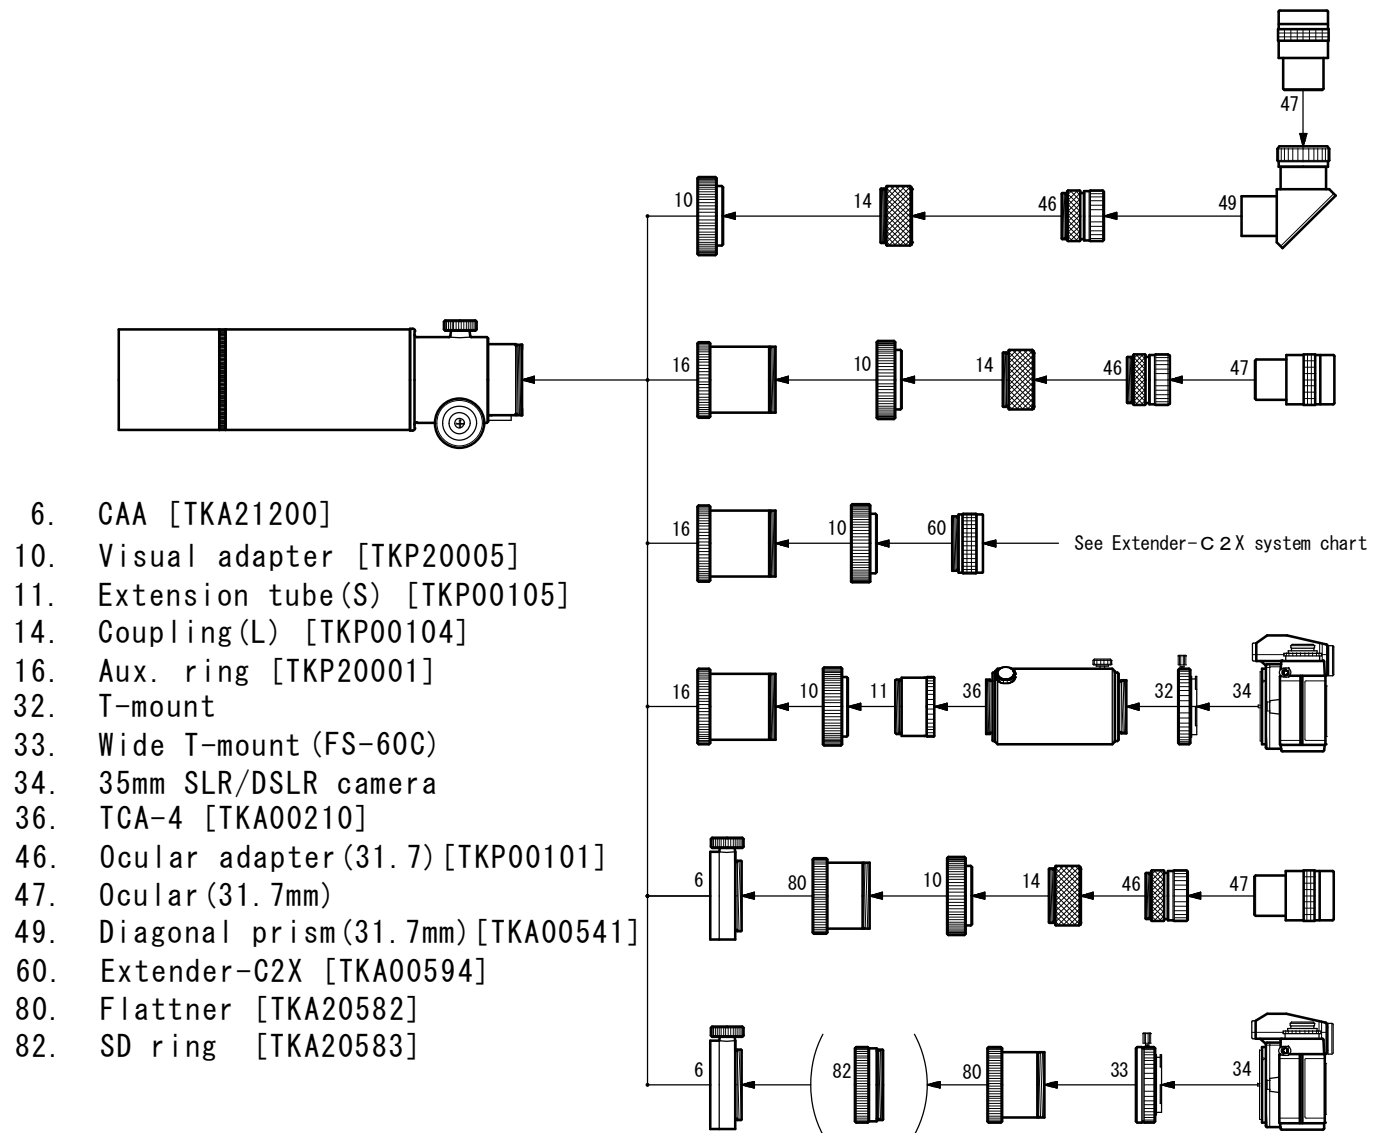

FS-60C

Photo/Visual System Chart

[Note 1] No. 10, 14, 16, 46 are standard with the tube ass'y.

[Note 2] Some types of 35mm SLR or digital SLR cameras might be not connected

[Note 3] When the extension tube (No.82) is used, the FS-60C can focus the object in the distance of about 6m to infinity.